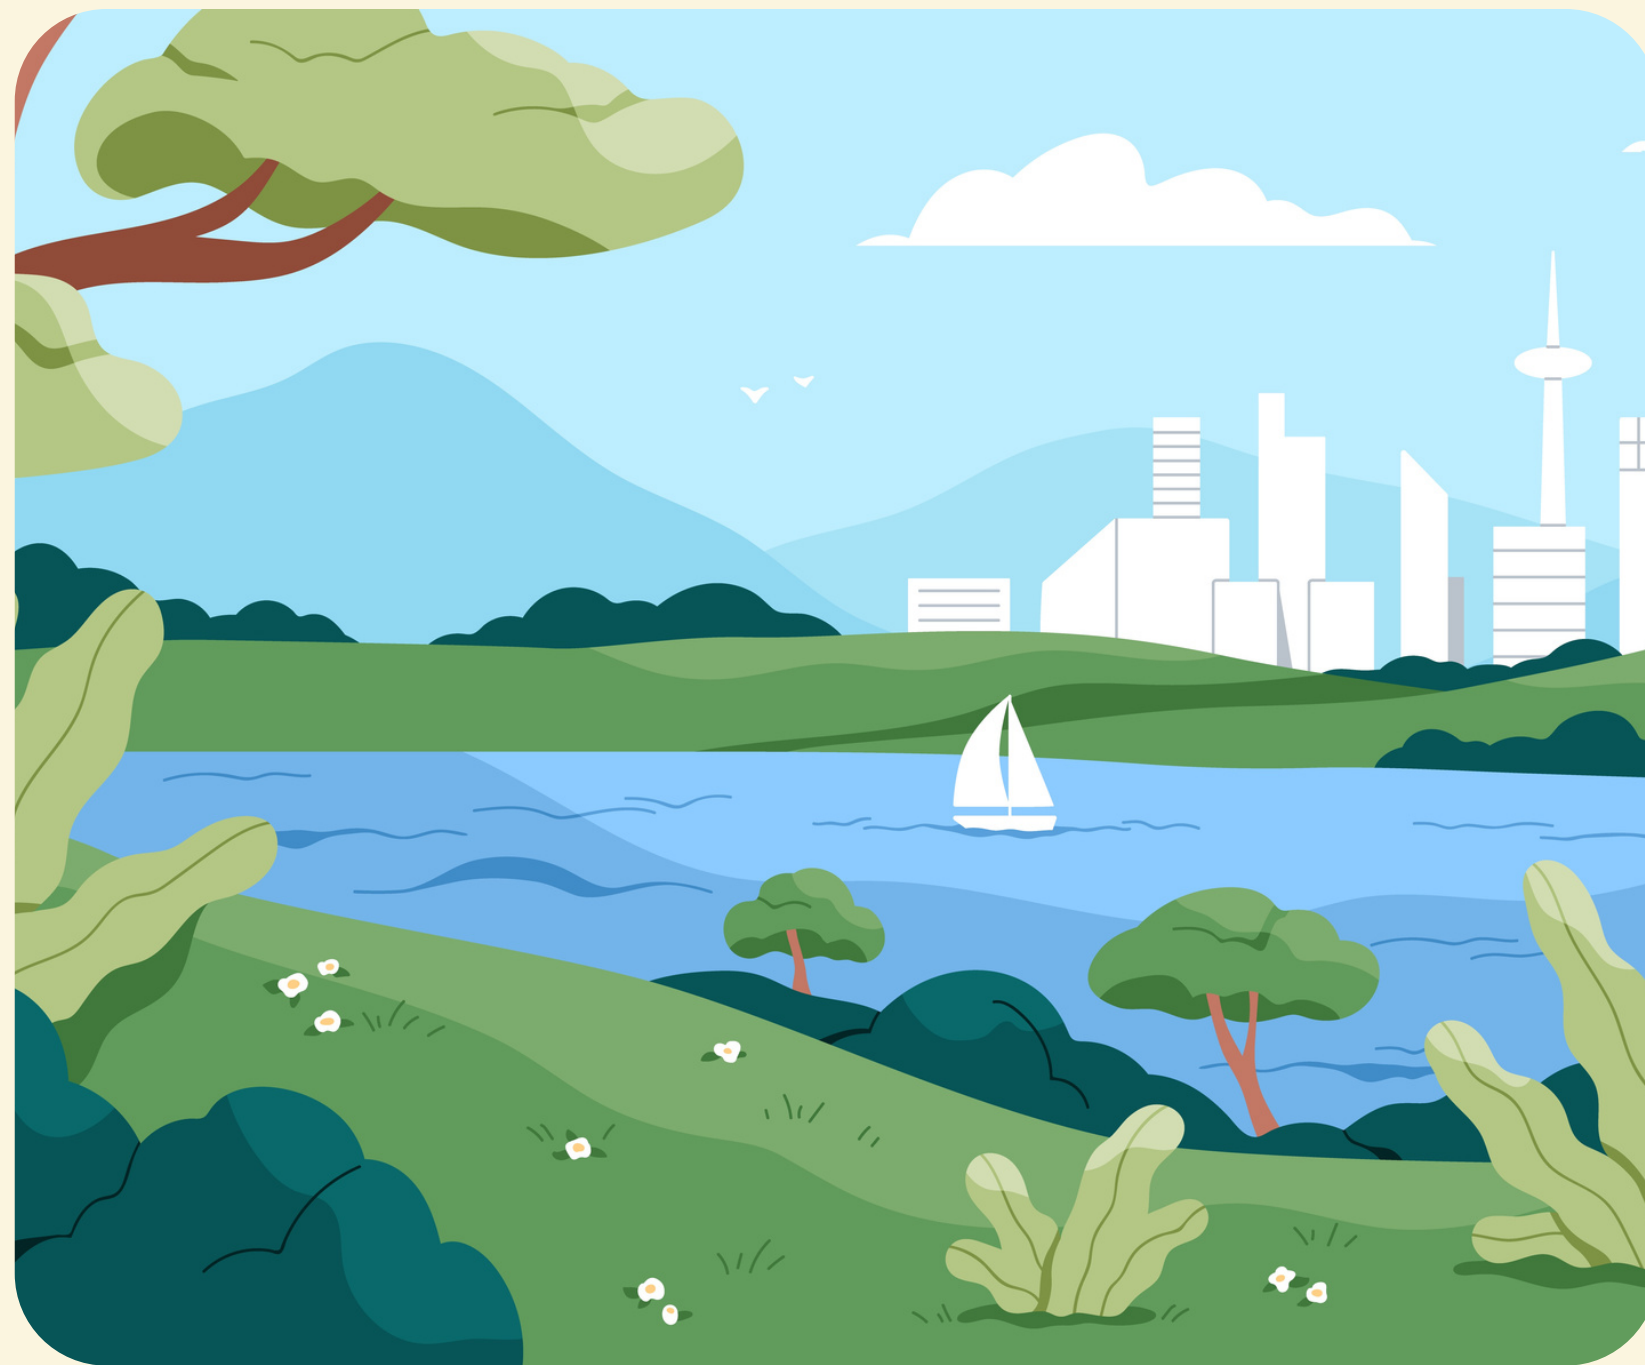

EngMaterials

WONDERFUL NATURE

FLASHCARDS

MOUNTAIN

LAKE

RIVER

SEA

WATERFALL

OCEAN

FOREST

DESERT

ISLAND

CITY